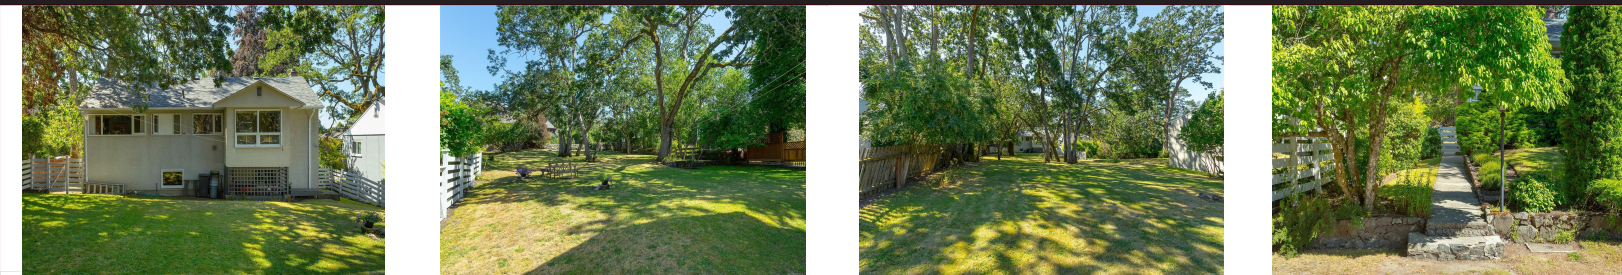

1920 Waterloo Rd

Rob Davies
Pemberton Holmes - Oak Bay

778-350-5525

2000 Oak Bay Ave
rob@robdavies.ca

Rob Davies
Pemberton Holmes - Oak Bay

Area	Mt Tolmie	Age	1953
Bedrooms	2	Taxes	4819
Bathrooms	1	Tax Year	2021
Lot Size	13542	MLS#	910143
Floor Space	1136	Parking	1

1920 Waterloo Rd

Mt. Tolmie area, Large 13542sq.ft Lot and house in a fantastic location! This adorable classic 1953 Bungalow with 2 bedrooms plus Den on the main floor offers wonderful mid-century character details. South facing, nice and bright with large windows. Bring your ideas, the lower level offers plenty of options. multi-generational living? Garden Suite potential. There is also a full garage. Close to St. Michael's, Camosun Collage, and Uvic, plus shopping nearby. Call your Realtor and book your showing today.