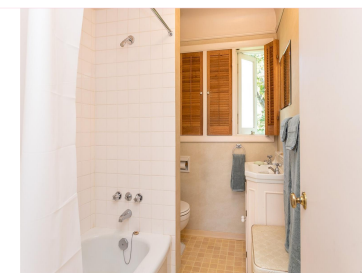

Area	Mt Tolmie	Age	1953
Bedrooms	2	Taxes	4819
Bathrooms	1	Tax Year	2021
Lot Size	13542	MLS#	910143
Floor Space	1136	Parking	1

1920 Waterloo Rd

Mt. Tolmie area, Large 13542sq.ft Lot and house in a fantastic location! This adorable classic 1953 Bungalow with 2 bedrooms plus Den on the main floor offers wonderful mid-century character details. South facing, nice and bright with large windows. Bring your ideas, the lower level offers plenty of options. multi-generational living? Garden Suite potential. There is also a full garage. Close to St. Michael's, Camosun Collage, and Uvic, plus shopping nearby. Call your Realtor and book your showing today.