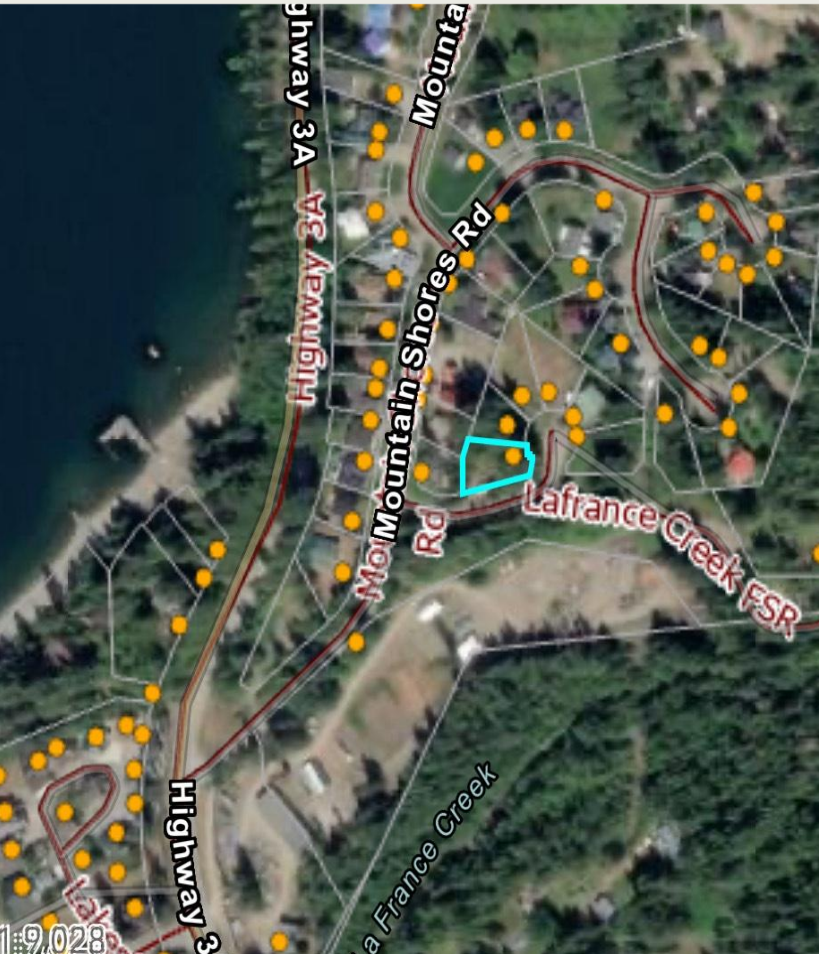

# 13523 Mountain Shores Road

\$104,500

13523  
Mountain  
Shores Road

KOOTENAY  
LAKE

Lovely 0.2 acre lot available in Mountain Shores subdivision along the East Shore of Kootenay Lake. This is the perfect location to build your dream home for seasonal or full time living that is minutes away from lake access. Mountain Shores is only 50 minutes from Creston, 19 minutes to Crawford Bay, and 1.5 hours from Nelson. Community water and sewerage available with hook up fees. Call your REALTOR® today to view.

Area	East Shore
Bedrooms	
Bathrooms	
Lot Size	0.2
Floor Space	0
Age	
Taxes	396
Tax Year	2023
MLS#	2478468
Parking	

Shelley Ann Voight  
Malyk Realty

(250) 435-0071  
shelleyannvoight@gmail.com  
#6-1000 Northwest Blvd.