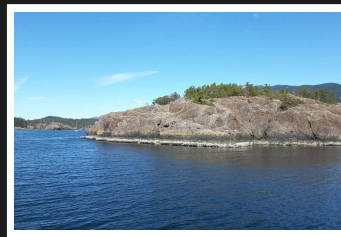

PEMBERTON
HOLMES

· ESTABLISHED 1887 ·

CIRCLE ISLAND

\$350,000

Circle Island, Lasqueti Island

Own your very own island! This 6 1/2 acre island lies in the pristine waters off the southeastern tip of Lasqueti, Squitty Bay Marine Park and Jedediah Island Marine Park. Bountiful sea fare, beautiful sunsets, and a paradise for kayakers and boaters. What a great West Coast getaway destination!