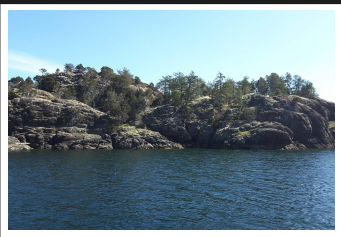

PEMBERTON
HOLMES

· ESTABLISHED 1887 ·

CIRCLE ISLAND

\$350,000

Circle Island, Lasqueti Island

Own your very own island! This 6 1/2 acre island lies in the pristine waters off the southeastern tip of Lasqueti, Squitty Bay Marine Park and Jedediah Island Marine Park. Bountiful sea fare, beautiful sunsets, and a paradise for kayakers and boaters. What a great West Coast getaway destination!