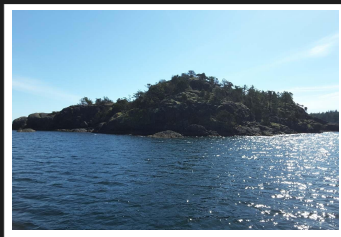

PEMBERTON
HOLMES

· ESTABLISHED 1887 ·

CIRCLE ISLAND

\$350,000

Circle Island, Lasqueti Island

Own your very own island! This 6 1/2 acre island lies in the pristine waters off the southeastern tip of Lasqueti, Squitty Bay Marine Park and Jedediah Island Marine Park. Bountiful sea fare, beautiful sunsets, and a paradise for kayakers and boaters. What a great West Coast getaway destination!