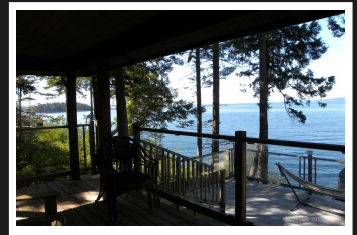

## Lt 50 Spring Bay Road, Lasqueti Island

Spectacular 1 acre waterfront property with panoramic ocean views, gorgeous sunsets. Cape Cod beauty with 3 big dormers, wrap around deck plus larger lower deck.