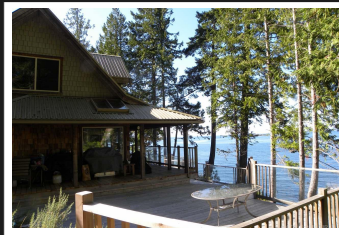

## Lt 50 Spring Bay Road, Lasqueti Island

Spectacular 1 acre waterfront property with panoramic ocean views, gorgeous sunsets. Cape Cod beauty with 3 big dormers, wrap around deck plus larger lower deck.