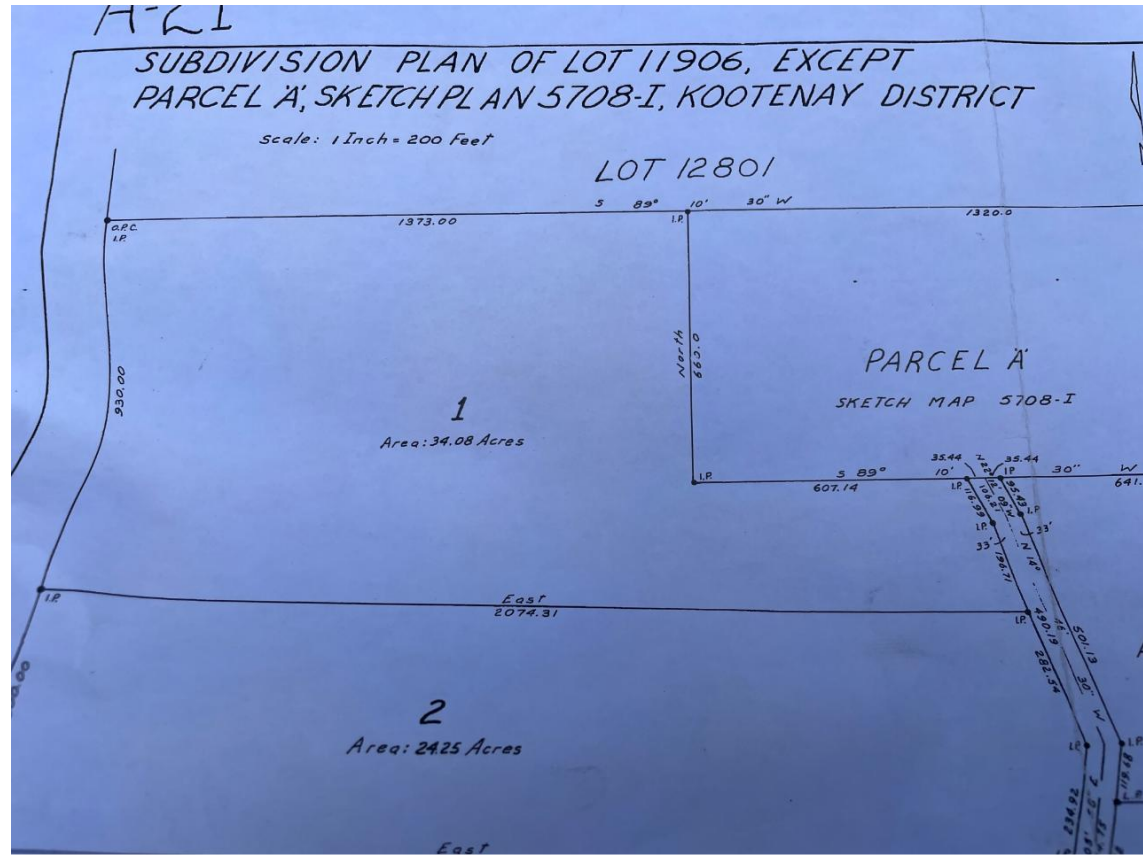

Rural Acreage

Nelson Rural

Lot 1 Langill Road

Karen Bennett
Bennett Family Real Estate

Karen Bennett
Bennett Family Real Estate

karen@nelsonproperty.com

Lot 1 Langill Road

Rural acreage! This large parcel of unzoned land sits at the end of a no through road in sunny Krestova. Just over 34 acres waiting for your ideas. Several possible building sites and unlimited possibilities! 25 minutes to Nelson or Castlegar. Don't miss seeing this special property!

Area	South Slokan to Passmore	Age	
Bedrooms		Taxes	686
Bathrooms		Tax Year	2021
Lot Size		MLS#	
Floor Space	34.08	Parking	
	0		

Karen Bennett
 Bennett Family Real Estate

To view interactive floor plans scan this QR code with your smart phone