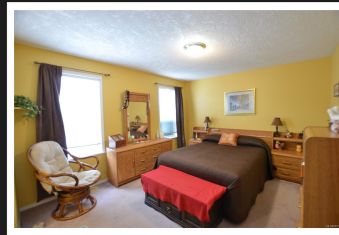

PEMBERTON
HOLMES

· ESTABLISHED 1887 ·

84 WOLF LANE

Beautiful 2 bedroom, 2 bathroom home located in the very popular Songhees Retirement Park. This home has everything you are looking for. Tons of natural light throughout the entire home. One level living at it's finest. Large master bedroom with his and hers closets leading into your large ensuite bathroom complete with walk in bathtub. Living room with large bay window and gas fireplace. Fantastic kitchen with eating nook as well as a dining room for all your entertaining needs. Lovely garden and backyard with a great patio for your morning coffee or summer BBQ. Close to everything, including being within walking distance to Portage inlet park, Thrifty's Foods and so much more.