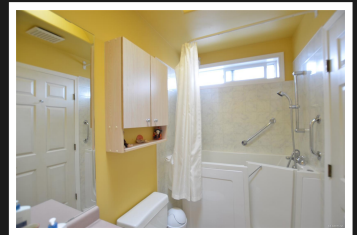

PEMBERTON
HOLMES

· ESTABLISHED 1887 ·

84 WOLF LANE

Beautiful 2 bedroom, 2 bathroom home located in the very popular Songhees Retirement Park. This home has everything you are looking for. Tons of natural light throughout the entire home. One level living at it's finest. Large master bedroom with his and hers closets leading into your large ensuite bathroom complete with walk in bathtub. Living room with large bay window and gas fireplace. Fantastic kitchen with eating nook as well as a dining room for all your entertaining needs. Lovely garden and backyard with a great patio for your morning coffee or summer BBQ. Close to everything, including being within walking distance to Portage inlet park, Thrifty's Foods and so much more.