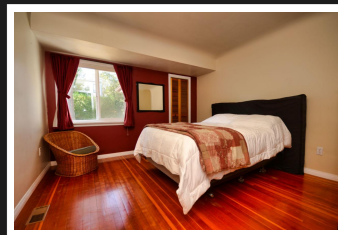

# 862 SOMENOS ST

Tucked away on a small dead end St. in this highly desirable neighborhood sits your 3 bed, 1 bath new home. Take advantage of this being a lane way house which according to the city allows for a garden suite of 56 sq. meters. This cozy little home offers peace and quiet with schools, hospital and clinics nearby. Minutes to Oak Bay central and downtown Victoria. This home has been lovingly cared for and awaits your ideas. Newer 200amp service, electric forced air furnace and vinyl windows. OPEN HOUSE SATURDAY SEPT. 21ST. 1-3pm. .