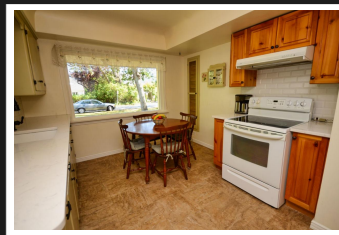

# 862 SOMENOS ST

Tucked away on a small dead end St. in this highly desirable neighborhood sits your 3 bed, 1 bath new home. Take advantage of this being a lane way house which according to the city allows for a garden suite of 56 sq. meters. This cozy little home offers peace and quiet with schools, hospital and clinics nearby. Minutes to Oak Bay central and downtown Victoria. This home has been lovingly cared for and awaits your ideas. Newer 200amp service, electric forced air furnace and vinyl windows. OPEN HOUSE SATURDAY SEPT. 21ST. 1-3pm. .