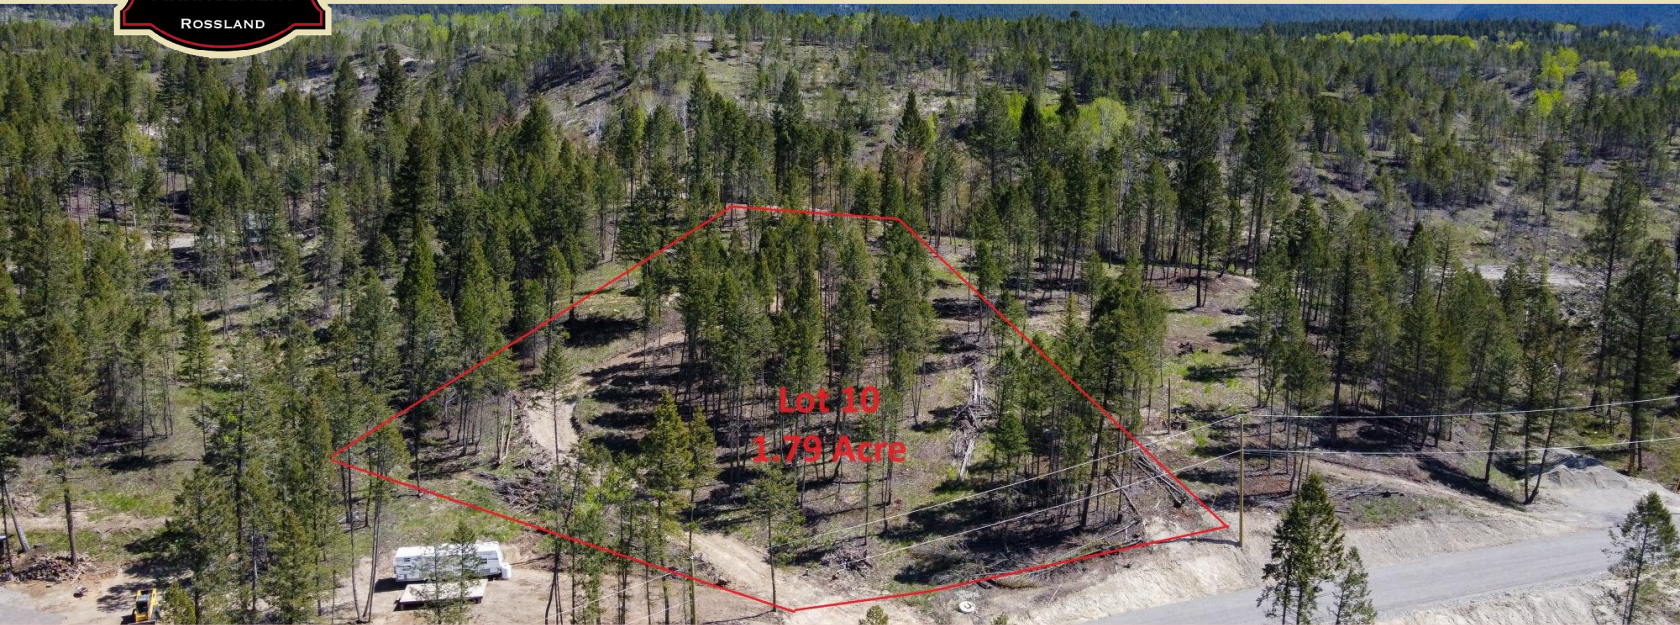

Lot 10 Taft Close

MLS 2477048

$199,000

ACREAGE WITH A VIEW

1.79 acres, great views, lots of space, and a high producing well (estimated at 60 gallons per minute).

Driveway is roughed in, power drop pole installed, no building scheme, no building commitment- this is the gorgeous small acreage you have been waiting for!

A small cabin or a large dream house, or just camp and enjoy your land until you are ready to build- the choice is yours!

Located in Luxor Heights, a small rural 12 lot subdivision in Spur Valley, only 10 minutes north of Radium.

Close to everything but away from it all.

Land, like it used to be!

FEATURES

Premium location - 5 minutes to Edgewater & 10 to Radium Hot Springs.

Only 2 Lots remaining

Services at Lot Line

Bugaboos Mountain Range at your doorstep

Plus 5% GST