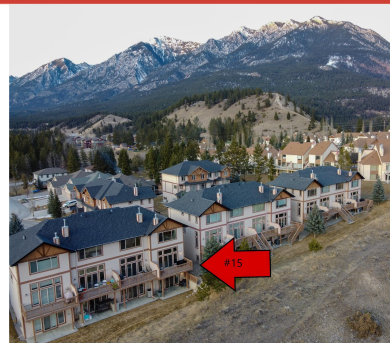

### LIFE IS GOOD ON THE RIDGE

IEWS, VIEWS, & more VIEWS! Million dollar views for a fraction of the cost!!

One of the only places in the entire Invermere, Columbia Valley or Radium areas where you can see both the Rocky Mountains and Purcell Mountains from the same sunny deck or gorgeous master bedroom window.

Located on the quiet north end of Radium this three bedroom, four bath townhouse also features a bonus walkout family room (or possible fourth bedroom or home office) which opens onto a great grassy green strip. Soak in the views and the sunshine!

### FEATURES

- Greystone @ the Borregos    Immaculate
- Boutique Strata Complex with only 26 units.    Tons of Natural Light
- 1,500 Sq. Ft. of Living Space    Walk out onto your mid level deck & soak up the views or enjoy the lower level ground floor patio