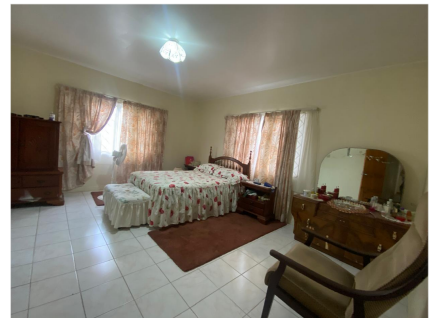

# Lot 4 New Green Close

Lot 4 New Green Close Mandeville Manchester

\$46,000,000

Introducing a golden opportunity to own this lovely home located in the community of New Green in cool cool Mandeville. This family home consists of 6 bedrooms and 4 bathrooms, built in kitchen, spacious verandah, wash room and double car garage. Other key highlights are paved drive way, manicured lawn and you are surrounded by other beautifully constructed homes. This property is easily accessible to everything in Mandeville, in essence it is centrally located to amenities such as schools, banks, medical facilities, shopping, churches etc. Why wait any longer? get your offer in on this haven.