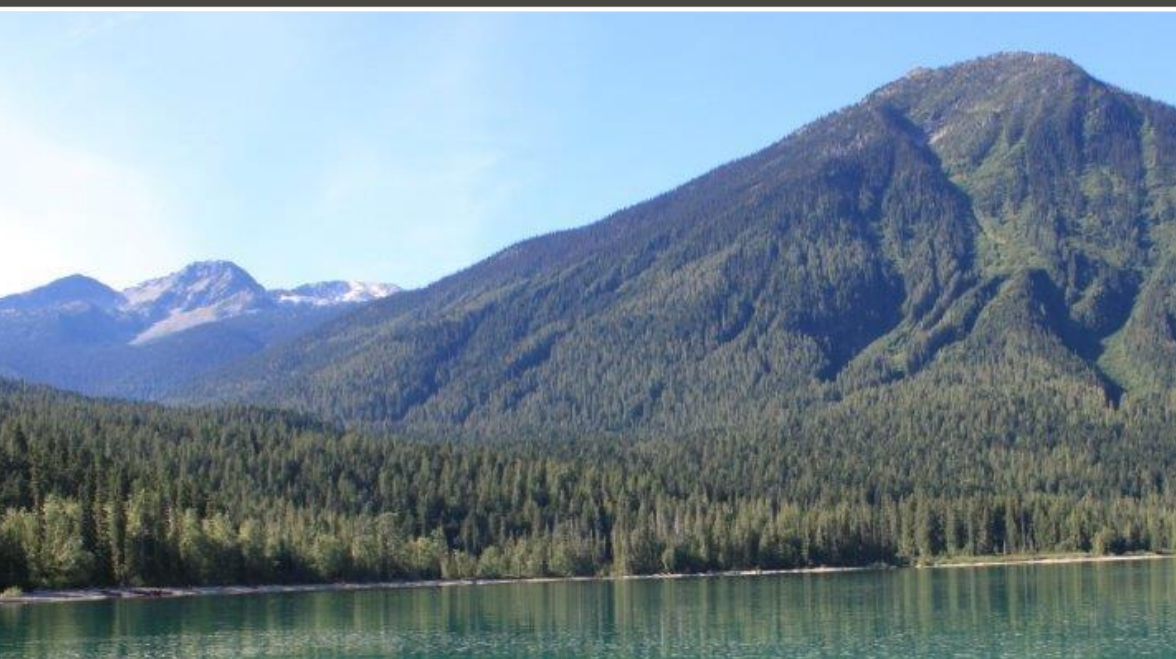

CLEARWATER LAKE TOURS!

Clearwater Valley Road
\$1,495,000

In The Heart of Wells Gray Park!

Clearwater lake tours is established at the south end of Clearwater Lake in Wells Gray Park, Clearwater, BC. The company operates under 2 BC Parks Operating permits encompassing Clearwater Lake, Azure Lake and Hobson Lake as well as a great deal of the surrounding park area. Wells Gray is a 1.3 million acre wilderness park and hosts thousands of visitors from Canada and all over the world every year. Clearwater Lake Tours has been offering Canoe rentals and guided tours since 1935 and is a thriving business. Full package of business financial details and client recommendations available on request