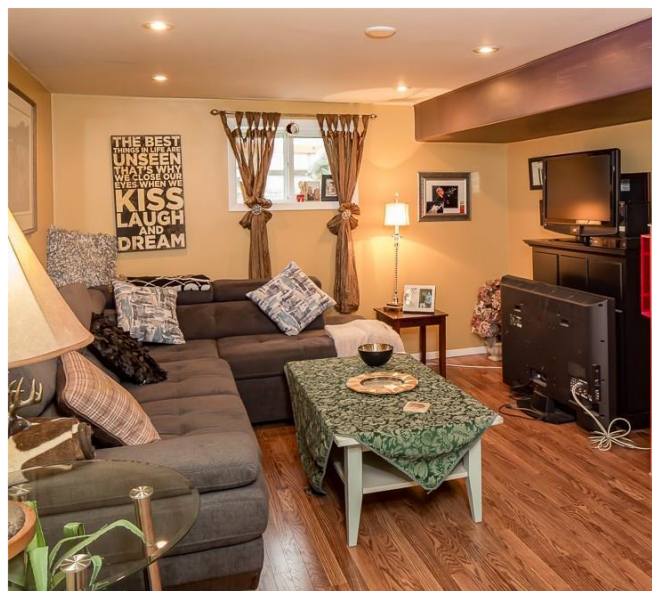

Joy DeMelo
REALTOR®

313 Sylvia Crescent
Trail, BC

Charming 3 Bedroom Sunningdale Home

ONLY \$324,900

Charming! Best describes this home! This great 3 bedroom Sunningdale home, is so well maintained and loved! Its only minutes to Gyro Park, and the beautiful along the riverside. . You will love it the minute you walk in the door, with its nice updates and finishings on both floors. There's a fenced in yard, BBQ area, a single car garage, plus plenty if additional parking. Its all done with AC, underground sprinklers and beautiful landscaped. The only thing left to do, is move in!

FEATURES

Area	Trail
Bedrooms	3
Bathrooms	1
Lot Size	0.11
Floor Space	1442

MEASUREMENTS

Bedroom	10'10" × 7'11"	Kitchen	9'12" × 8'12"
Bedroom	8'4" × 9'10"	Living Room	16'10" × 12'12"
Dining Room	9'12" × 10'9"	Master Bedroom	12'9" × 11'6"
Family Room	15'12" × 10'6"	Utility	34'12" × 10'12"