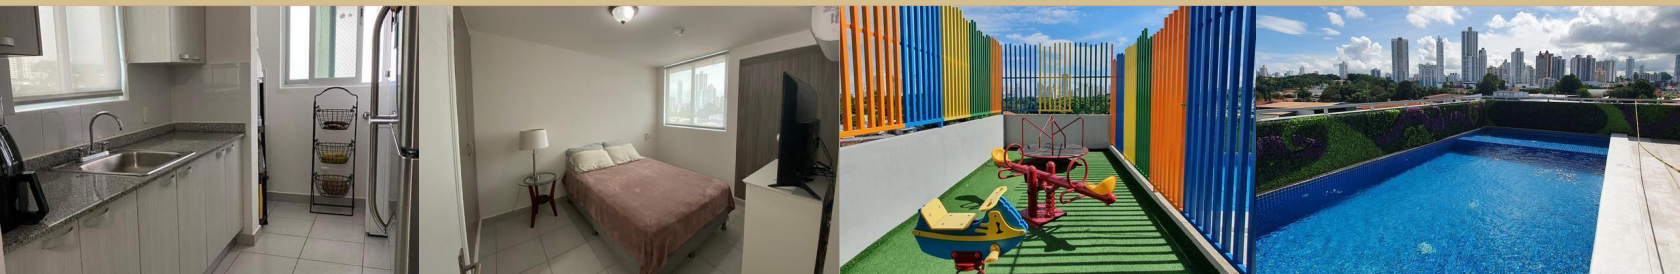

PARQUE LEFEVRE

\$ 155,000

PH SOLOK
PANAMA

Area	Parque Lefevre
Bedrooms	2
Bathrooms	2
Lot Size	
Floor Space	72Sq m.
Age	2015
Taxes	
Tax Year	
MLS#	12156
Parking	1 Space, Covered

To view interactive floor plans scan this QR code with your smart phone

CONDO FOR RENT OR SALE FURNISHED

Cozy 72m2 apartment, furnished near the city in the Parque Lefevre area, has 2 bedrooms, 2 bathrooms, living room-dining room and a sofa bed, in the kitchen area you have your refrigerator, 4-burner stove, laundry with its laundry center and water heater, split air conditioners in the bedrooms and living room. The Building has a social area, a lobby with two elevators and a security checkpoint.