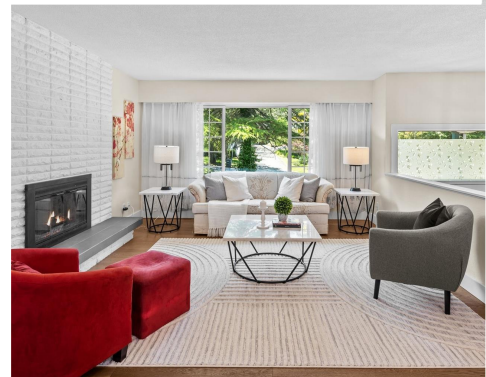

**PEMBERTON
HOLMES** REAL ESTATE
ESTABLISHED 1887

Maplewood Gem

3687 Blenkinsop Rd

\$1,088,000

Listing Description

Fully renovated family home with a legal one bedroom suite. Bright and spacious open concept kitchen featuring quartz counters, stainless steel Samsung appliances, and generously sized central island. The living room and dining area are sun-brightened and enhanced with hardwood flooring and French doors leading to a private deck in the back yard. 3 bedrooms on the main, updated main bath and a 2 pc en-suite for the master. The suite has its own entrance and separate hydro meter. There is potential to expand to add another bedroom. Newer roof and vinyl windows. Flat private lot, low maintenance yard. Just a few minutes walk to the 3.5km public trail surrounding Cedar Hill Golf course. Also a short stroll to the amazingly colorful Rhodos in Playfair Park. Minutes drive to shopping and bus routines. Come to see this cozy home in the heart of Maplewood!