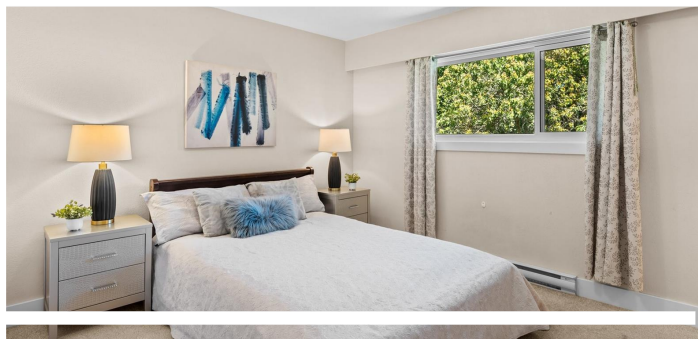

Listing Description

Fully renovated family home with a legal one bedroom suite. Bright and spacious open concept kitchen featuring quartz counters, stainless steel Samsung appliances, and generously sized central island. The living room and dining area are sun-brightened and enhanced with hardwood flooring and French doors leading to a private deck in the back yard. 3 bedrooms on the main, updated main bath and a 2 pc en-suite for the master. The suite has its own entrance and separate hydro meter. There is potential to expand to add another bedroom. Newer roof and vinyl windows. Flat private lot, low maintenance yard. Just a few minutes walk to the 3.5km public trail surrounding Cedar Hill Golf course. Also a short stroll to the amazingly colorful Rhodos in Playfair Park. Minutes drive to shopping and bus routines. Come to see this cozy home in the heart of Maplewood!

FEATURES

Area	Maplewood
Bedrooms	4
Bathrooms	3
Lot Size	6404
Floor Space	1900
Age	1973
Taxes	4560
Tax Year	2023
MLS#	967924
Parking	

Meilin Li

Listing Agent

(250) 893-9806

meilinli@outlook.com

150-805 Cloverdale Ave

**PEMBERTON
HOLMES** REAL ESTATE
ESTABLISHED 1887