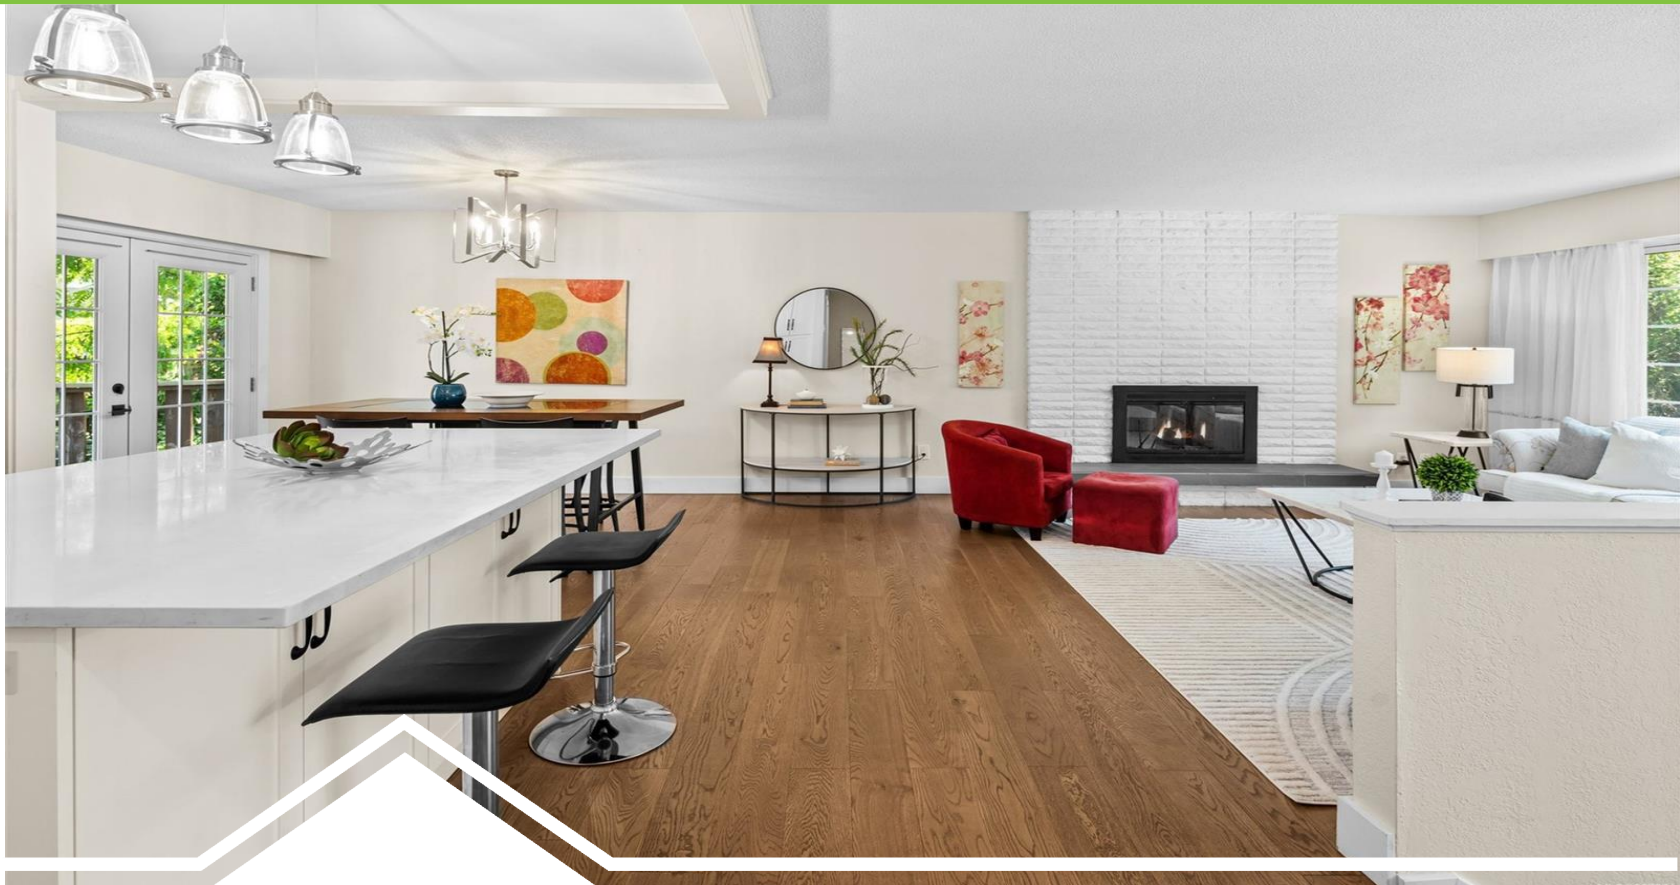

**PEMBERTON
HOLMES** REAL ESTATE
ESTABLISHED 1887

Maplewood Gem

3687 Blenkinsop Rd

\$1,088,000

Listing Description

Fully renovated family home with a legal one bedroom suite. Bright and spacious open concept kitchen featuring quartz counters, stainless steel Samsung appliances, and generously sized central island. The living room and dining area are sun-brightened and enhanced with hardwood flooring and French doors leading to a private deck in the back yard. 3 bedrooms on the main, updated main bath and a 2 pc en-suite for the master. The suite has its own entrance and separate hydro meter. There is potential to expand to add another bedroom. Newer roof and vinyl windows. Flat private lot, low maintenance yard. Just a few minutes walk to the 3.5km public trail surrounding Cedar Hill Golf course. Also a short stroll to the amazingly colorful Rhodos in Playfair Park. Minutes drive to shopping and bus routines. Come to see this cozy home in the heart of Maplewood!