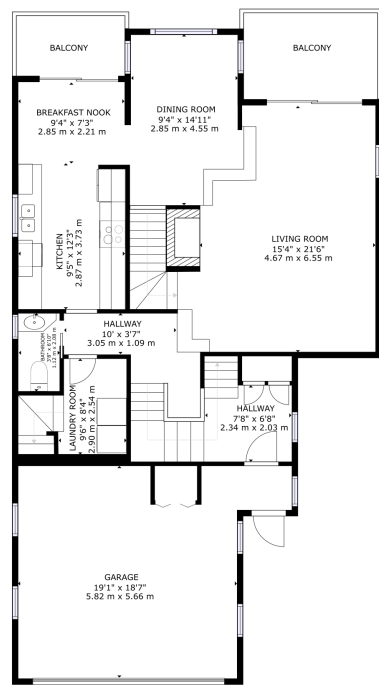

Matterport