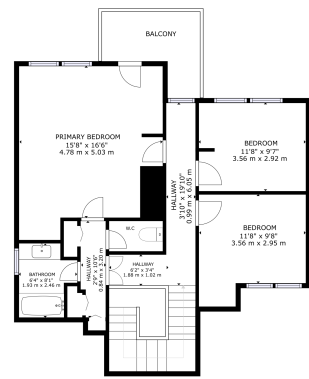

Matterport