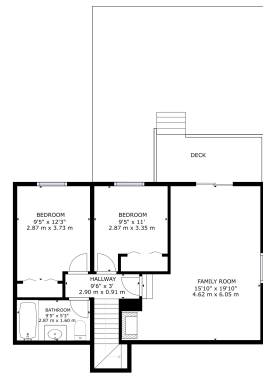

Matterport