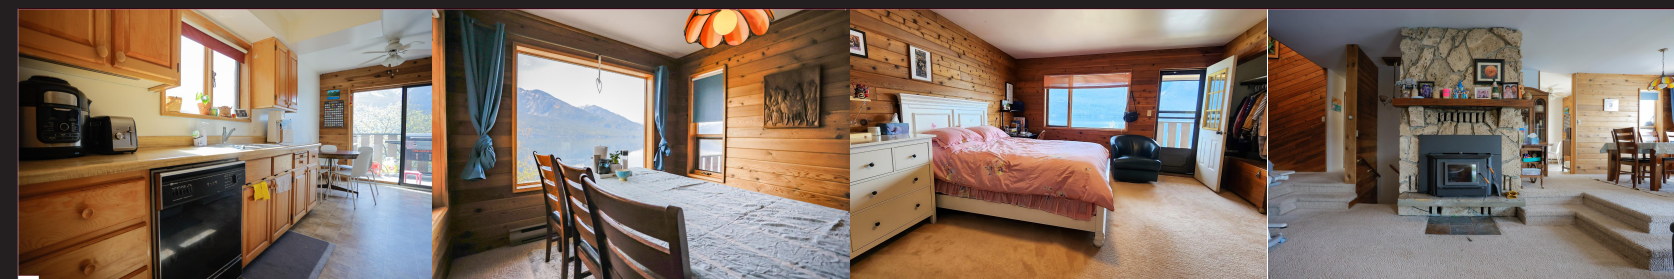

Karen Bennett
Bennett Family Real Estate