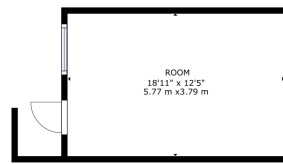

Matterport